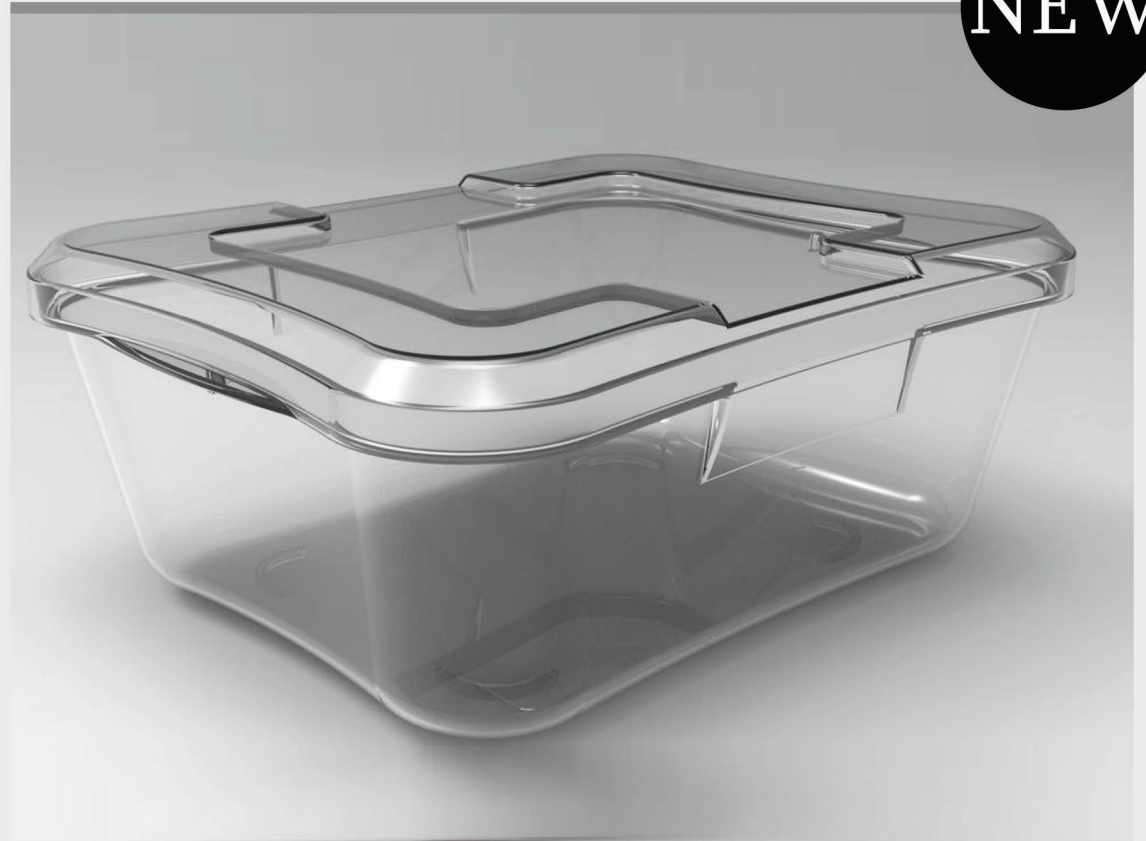

NEW

Code: 41
Zenous Packaging container
Lidded (Package+Lid)
Height : 4/4
Width: 9/5
Length: 11/6
330 Cc
Number in the Box: 500 pcs