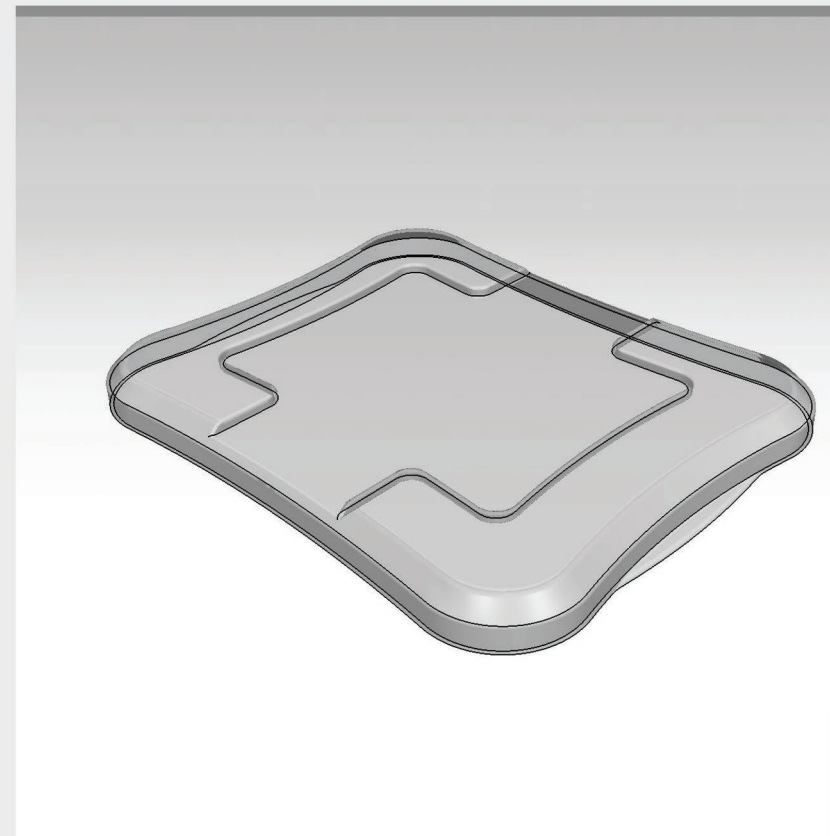

Lids

Code: 41/1

Lid Glass

Zenous Lid

Number in the Box: 250 pcs

UNESI PLAST