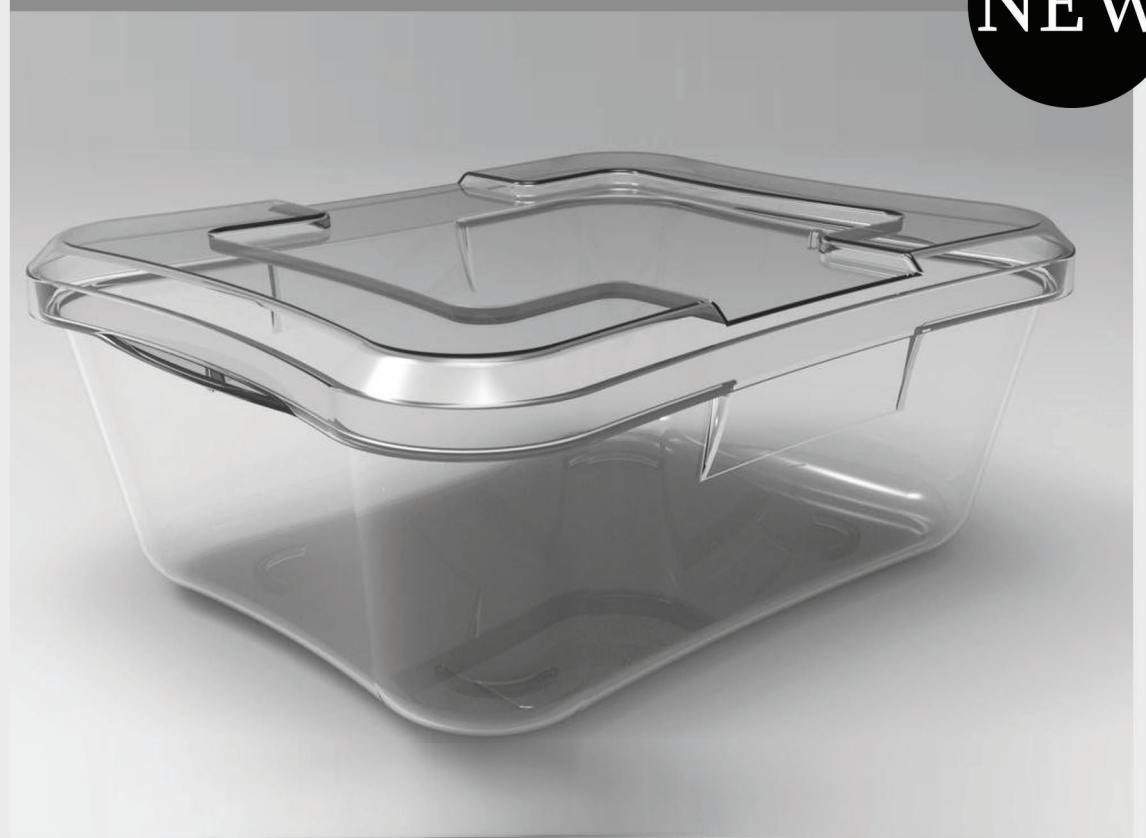

NEW

Code: 41-D

Zenous Packaging container

Lidded (Package+Lid)

Height : 4/4

Width: 9/5

Length: 11/6

330 Cc

Number in the Box: 250 pcs Package | 205 pcs Lid